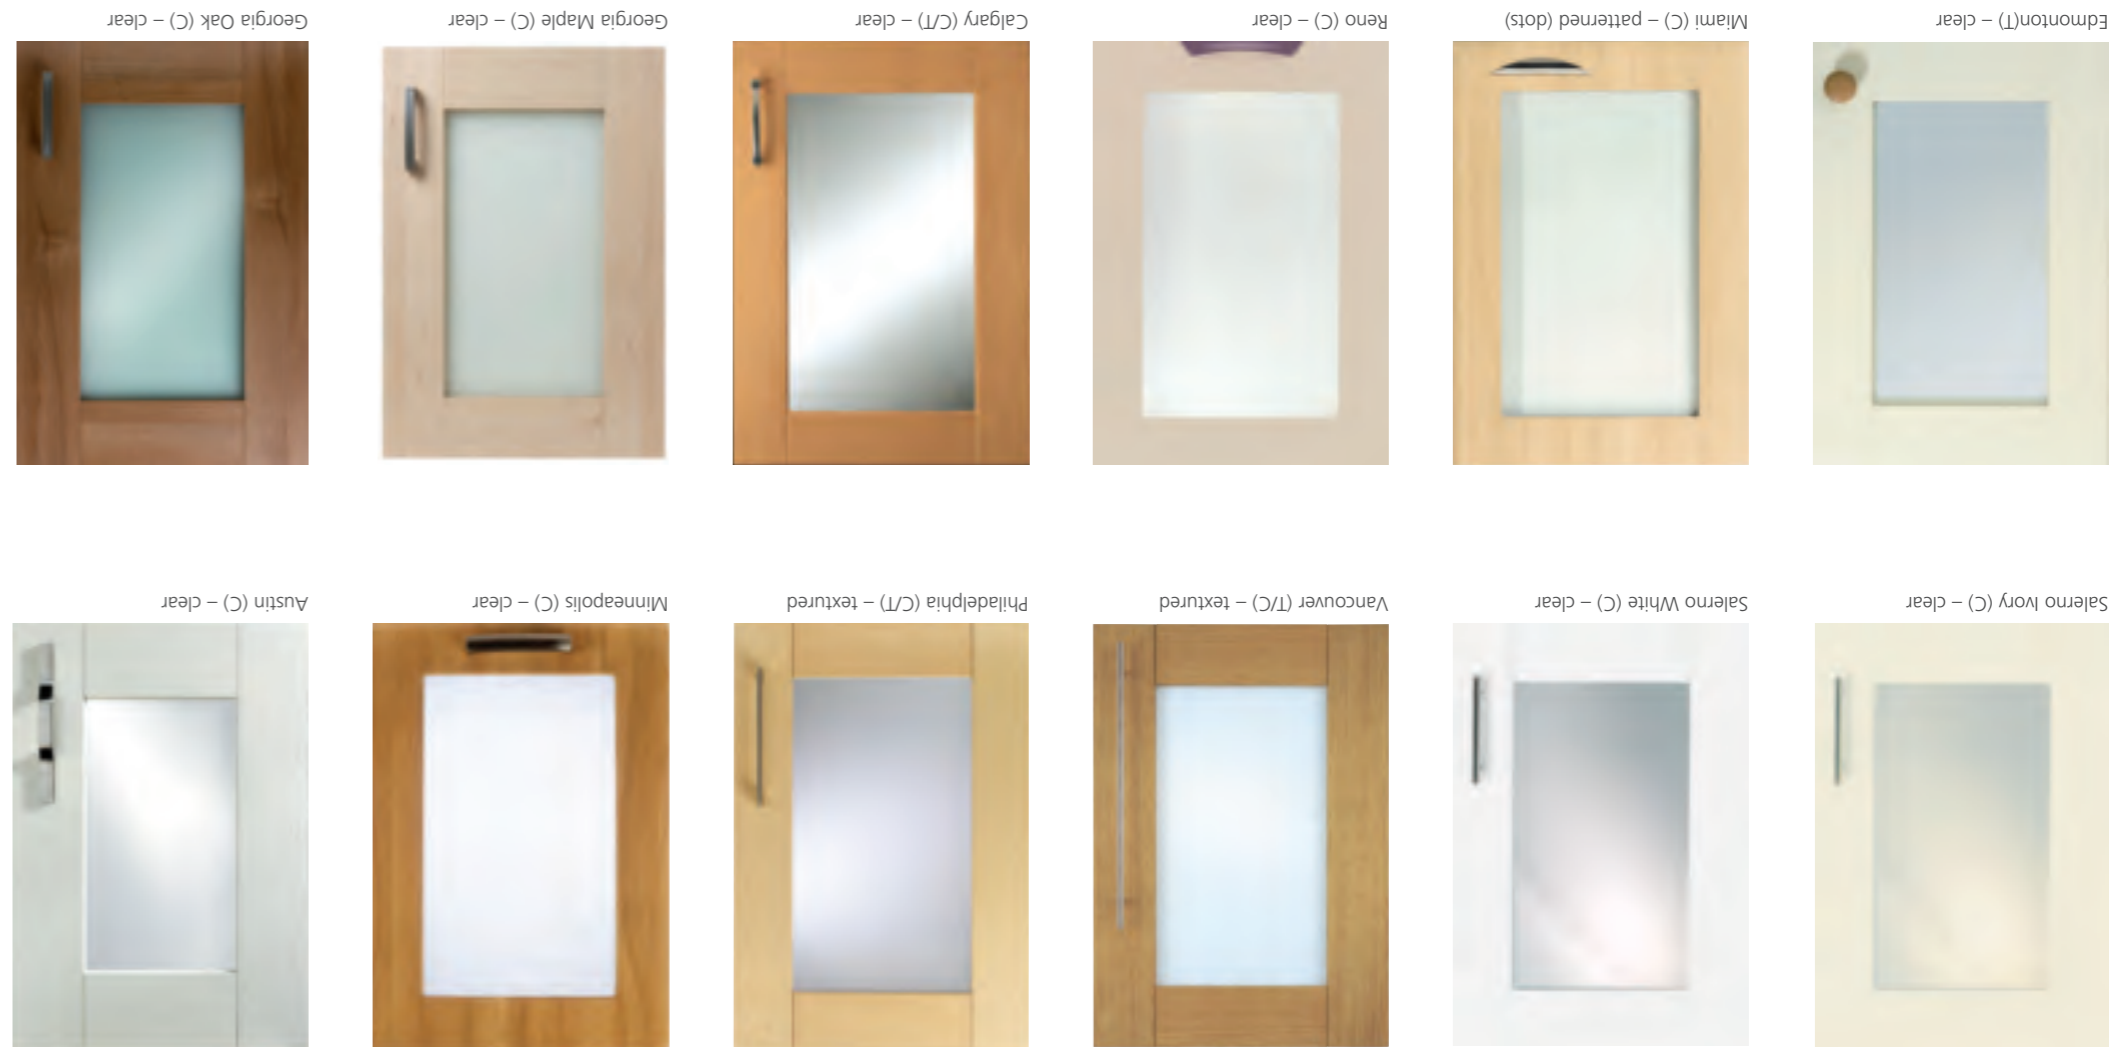

Individual Glazed Doors

We give your home-buyers the freedom to choose. Simple things make a world of difference and help create a truly personalised space.