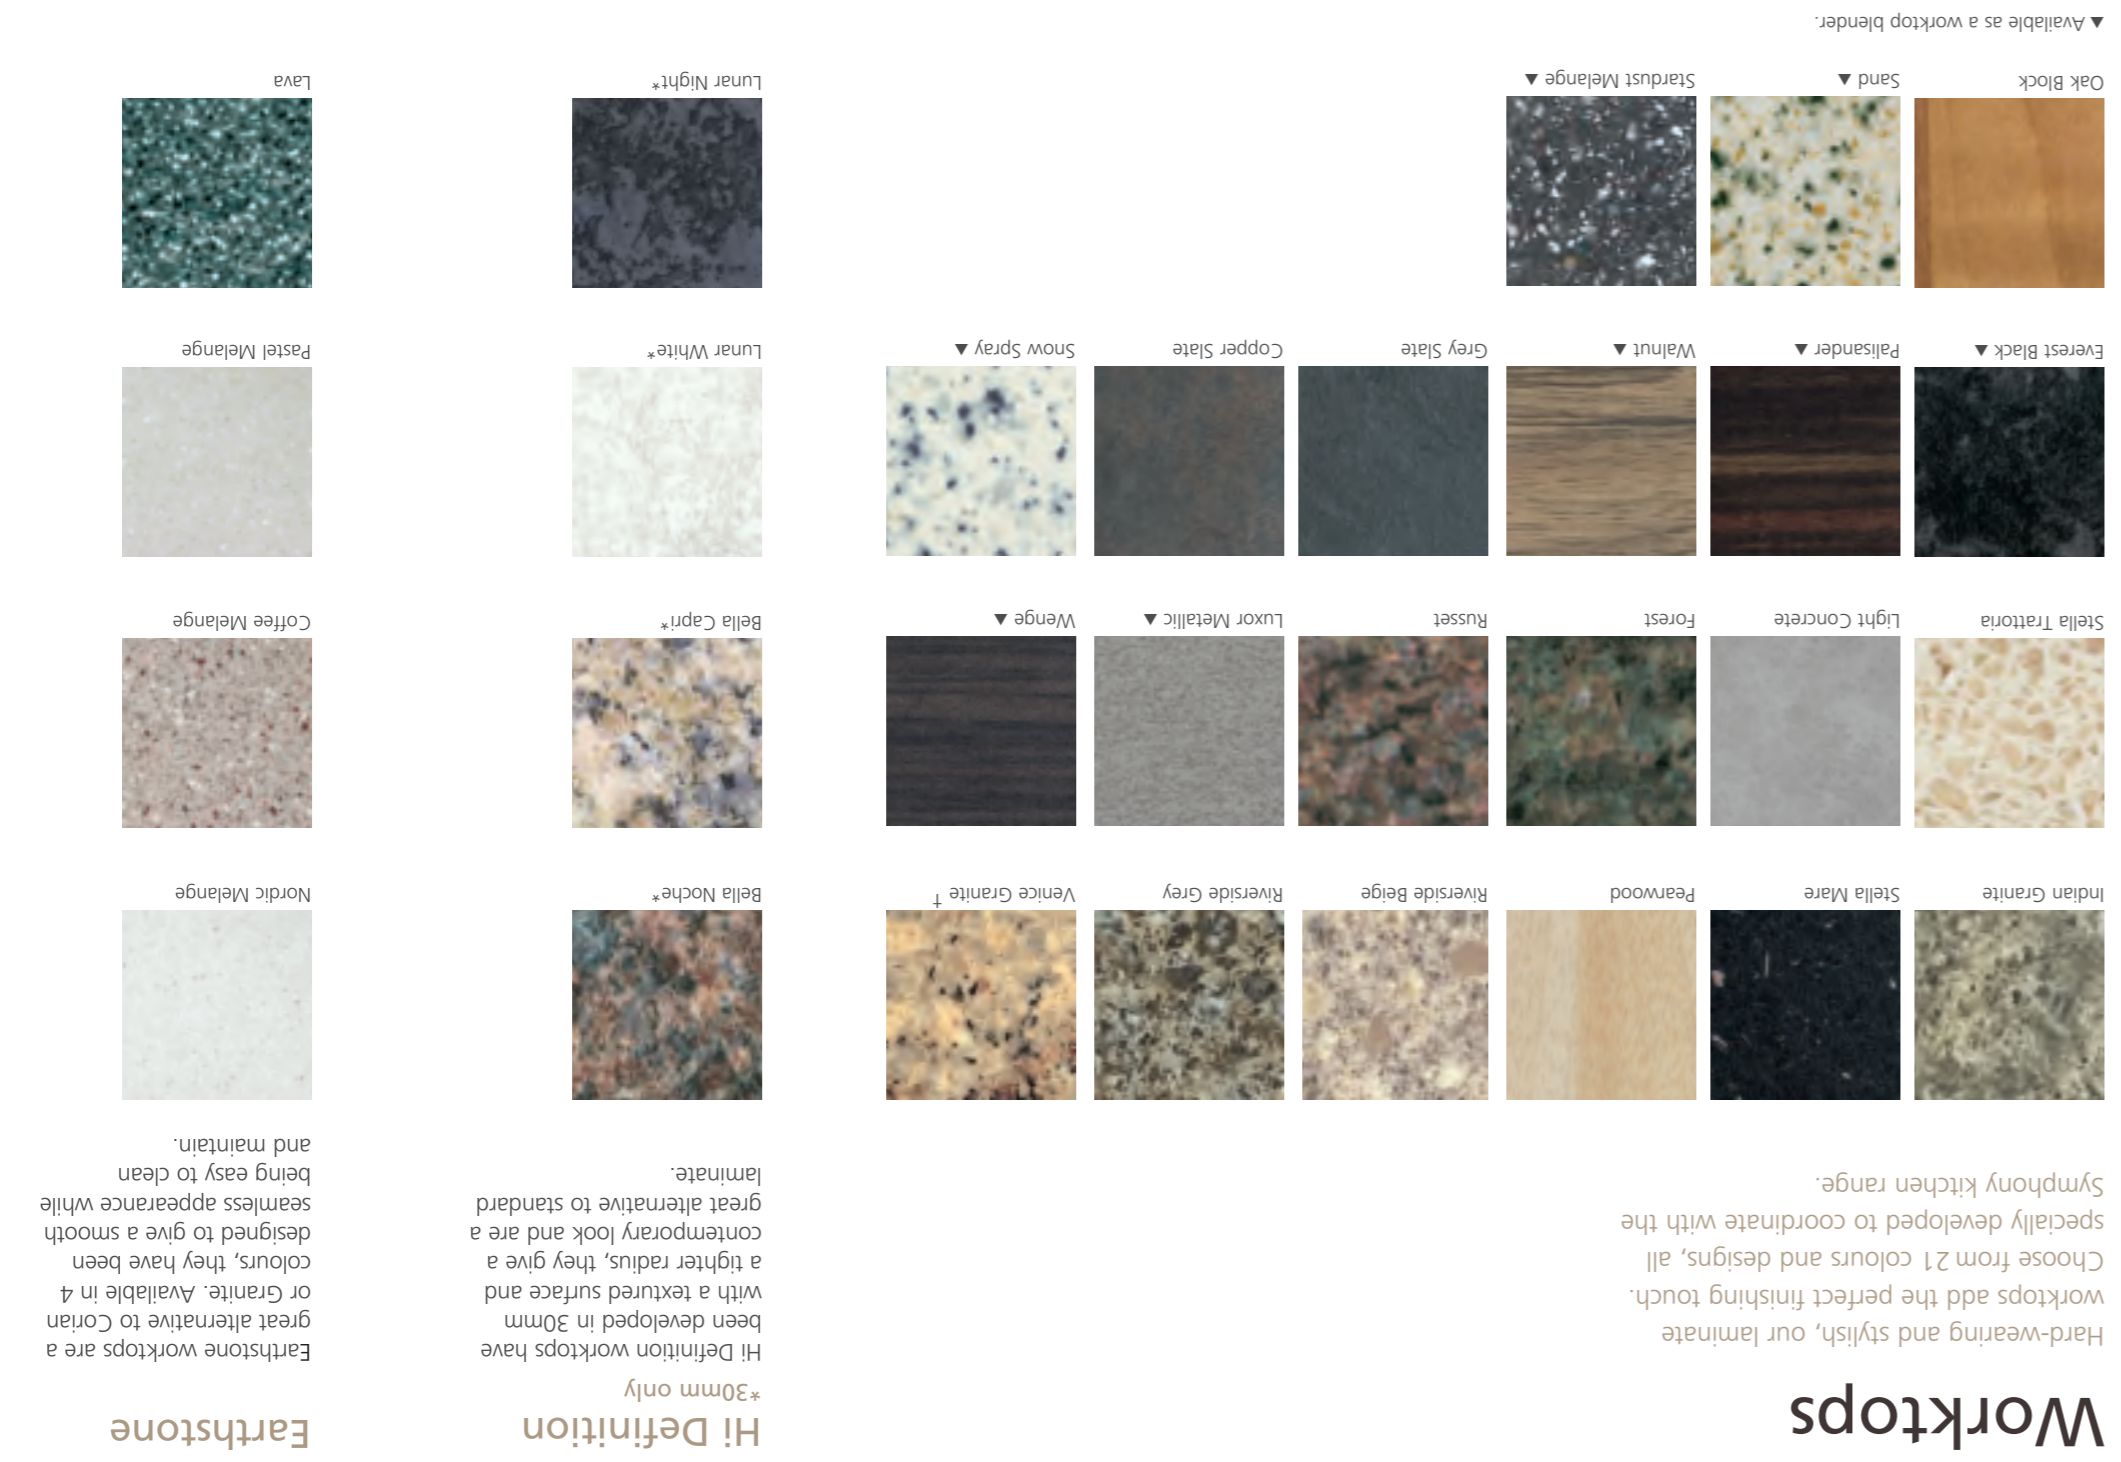

Individual Glazed Doors

We give your home-buyers the freedom to choose. Simple things make a world of difference and help create a truly personalised space.

PVC Edging

All our worktops are available with matching 40mm PVC edging as shown. Multiplex can be used with a worktop finish of your choice.

Individual Glazed Doors Colour Co-ordinated Cabinets

S = Standard A = Alternative

Worktops

Accent Doors

Stainless Steel
Accent door for all contemporary ranges
Description: MDF door wrapped with Stainless Steel
Cabinet colour: Range specific
Handle: Stainless Steel long chunky bar handle (HPK355-362)

Primo Zebrano (C)
Accent door for all contemporary ranges
Description: Flat panel door finished in Zebrano gloss PVC
Cabinet Colour: Metallic, White, Walnut, Mezzo
Handle: Matt Nickel Bar Handle (HPK275) / Matt Nickel Wide Bar Handle (HPK290) / Chunky Steel Bar Handle (HPK355)

Primo Noce (C)
Accent door for all contemporary ranges
Description: Flat panel door finished in Walnut gloss PVC
Cabinet Colour: Metallic, White, Walnut, Mezzo
Handle: Matt Nickel Bar Handle (HPK275) / Matt Nickel Wide Bar Handle (HPK290) / Chunky Steel Bar Handle (HPK355)

Koncept Range Selector

Koncept
The Symphony Group Plc
Pen Hill Estate,
Park Spring Road, Barnsley
South Yorkshire, S72 7EZ
Tel: 01226 446000
Fax: 01226 711185

www.symphony-group.co.uk

© The Symphony Group Plc March 2011