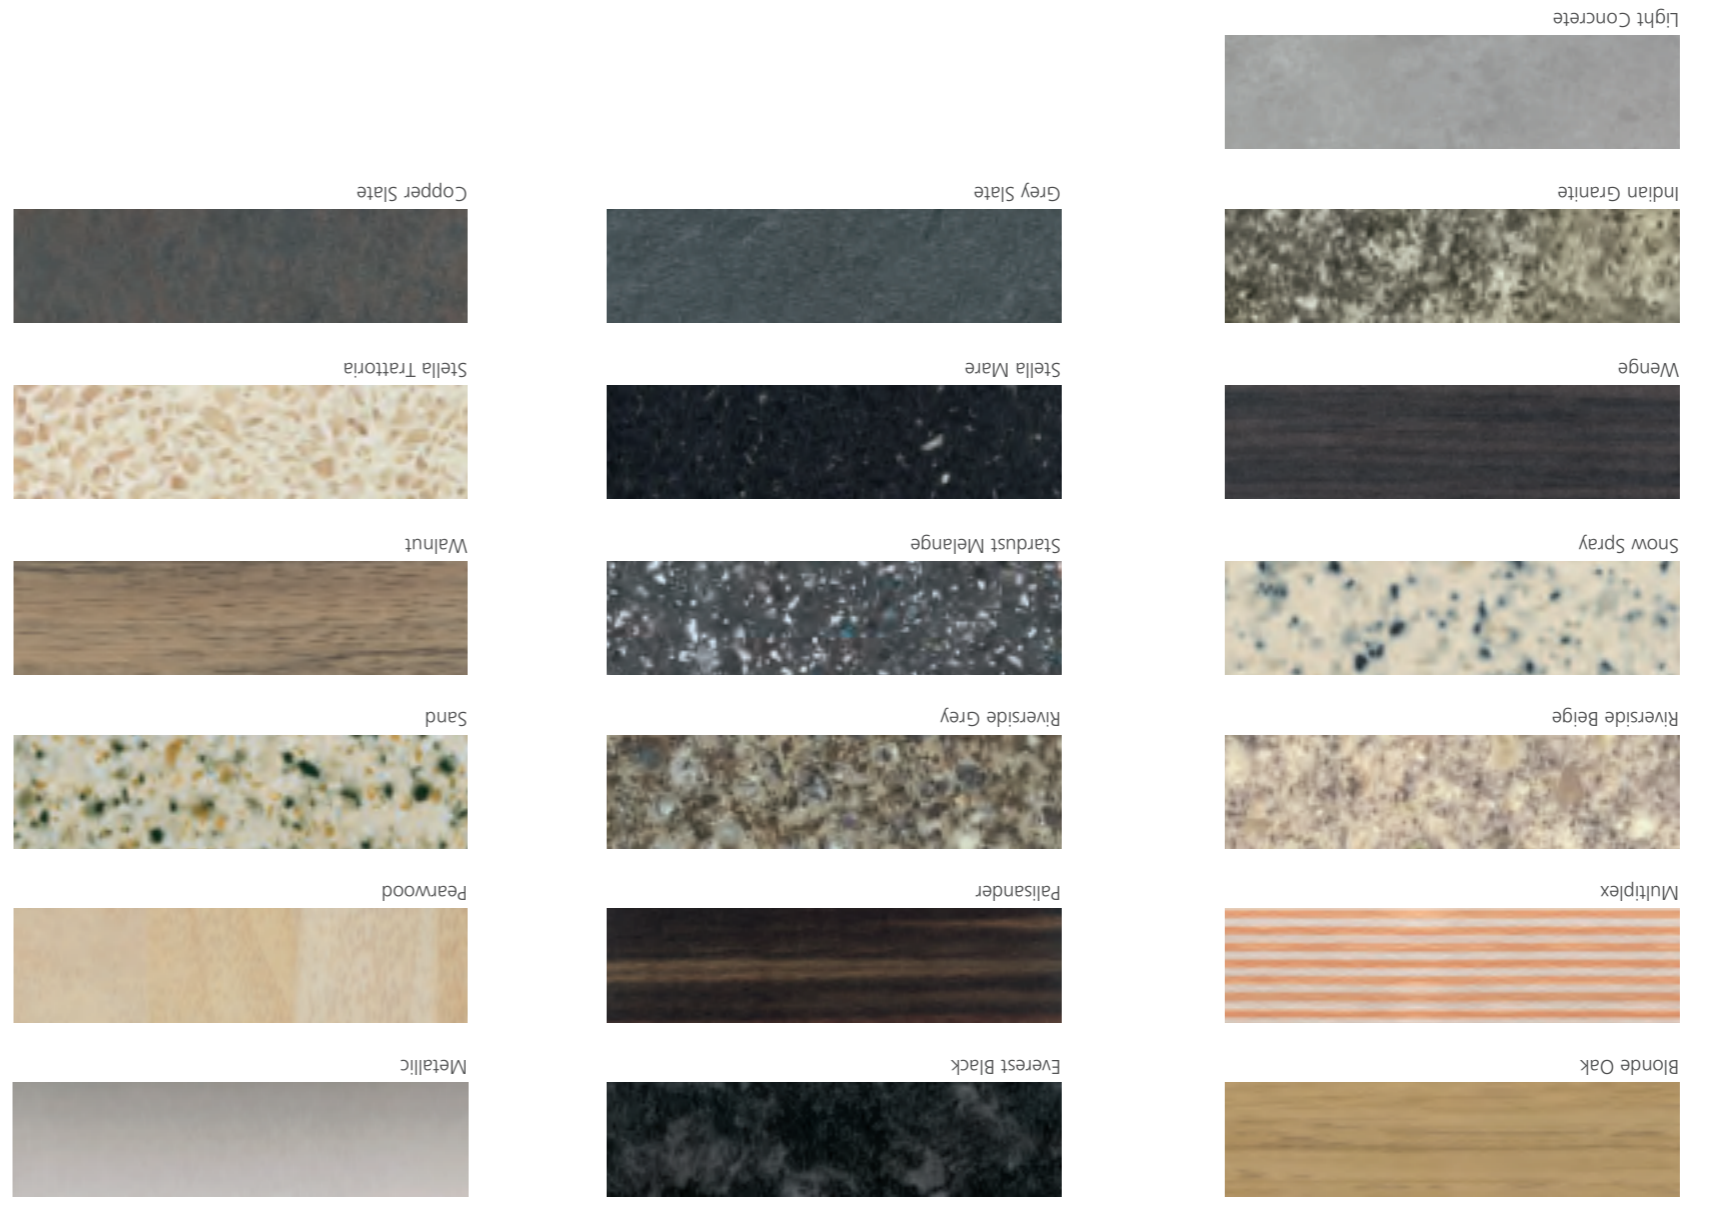

PVC Edging

All our worktops are available with matching 40mm PVC edging as shown. Multiplex can be used with a worktop finish of your choice.