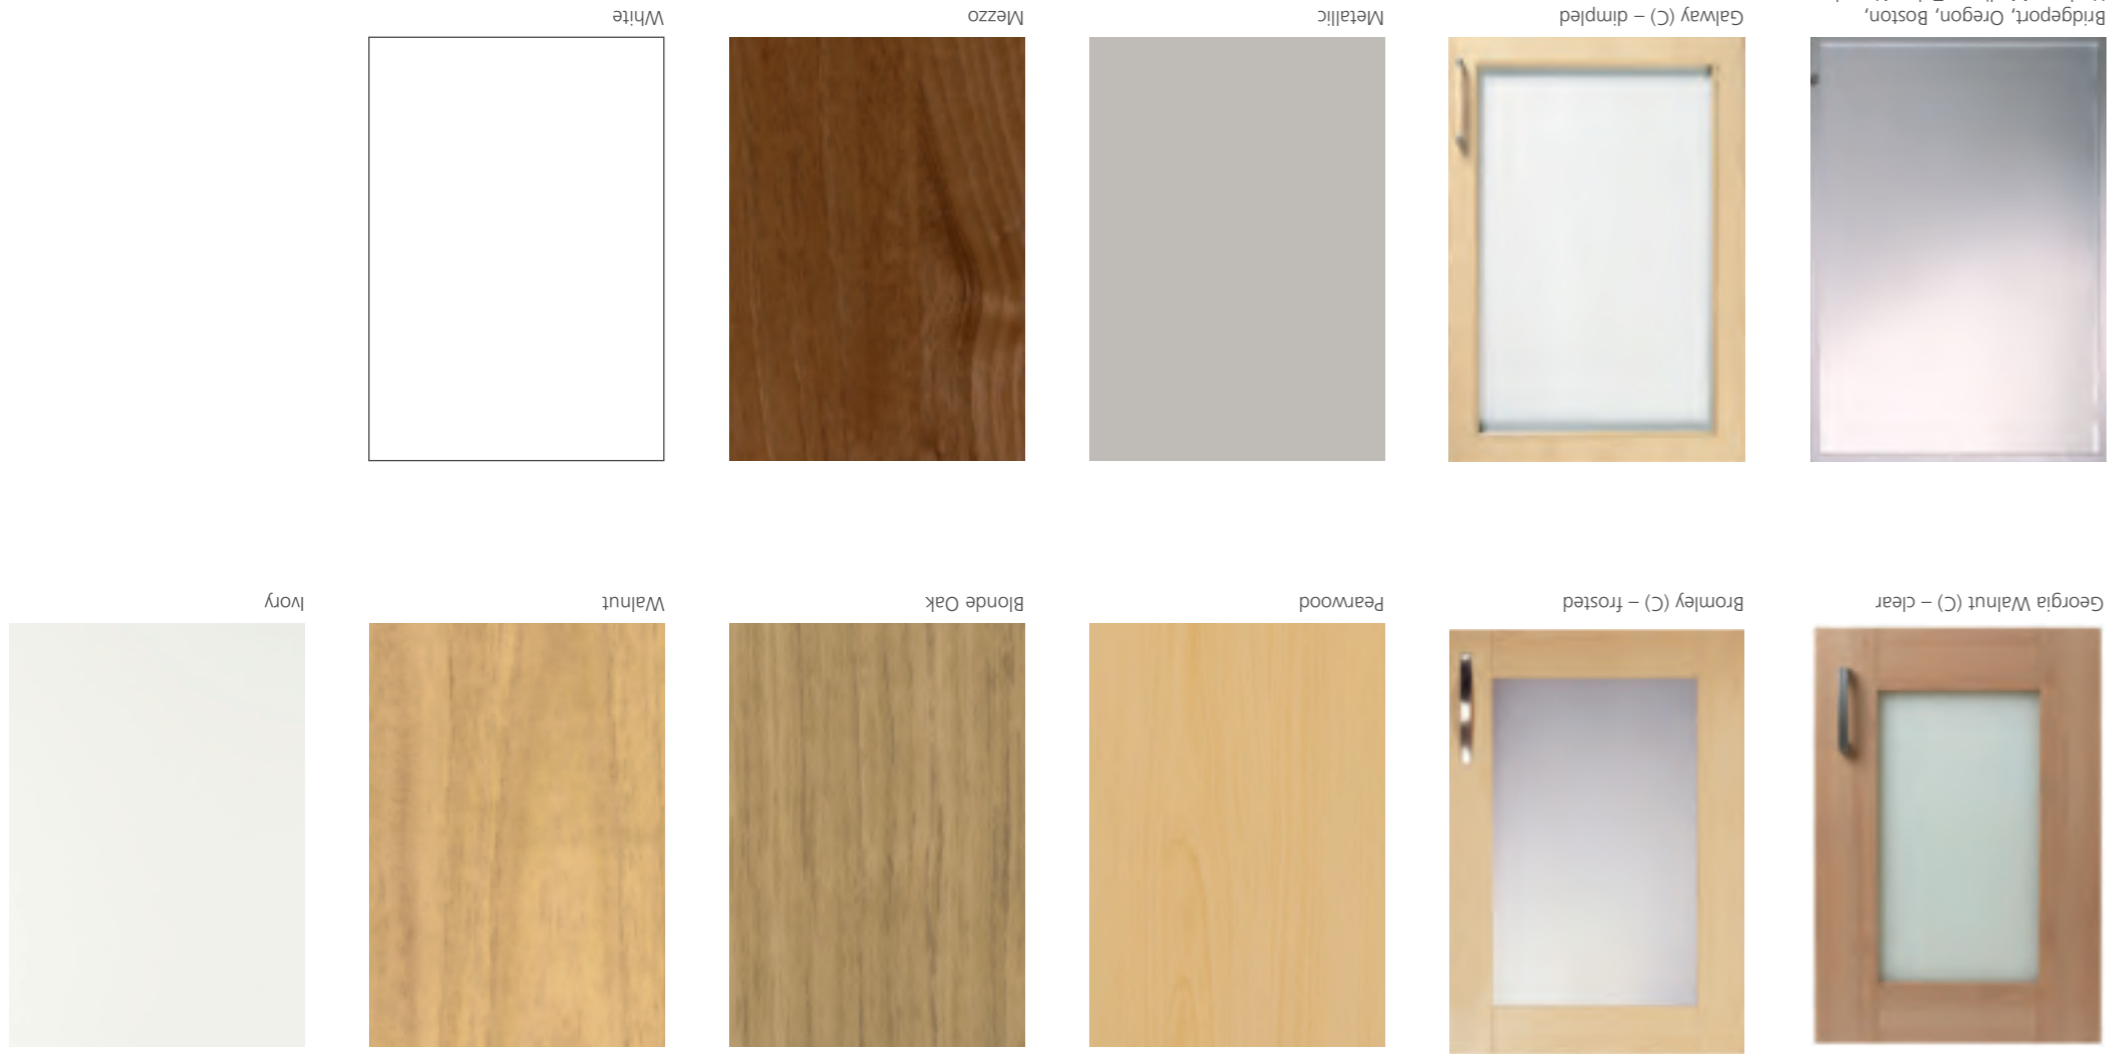

Individual Glazed Doors Colour Co-ordinated Cabinets

S = Standard A = Alternative